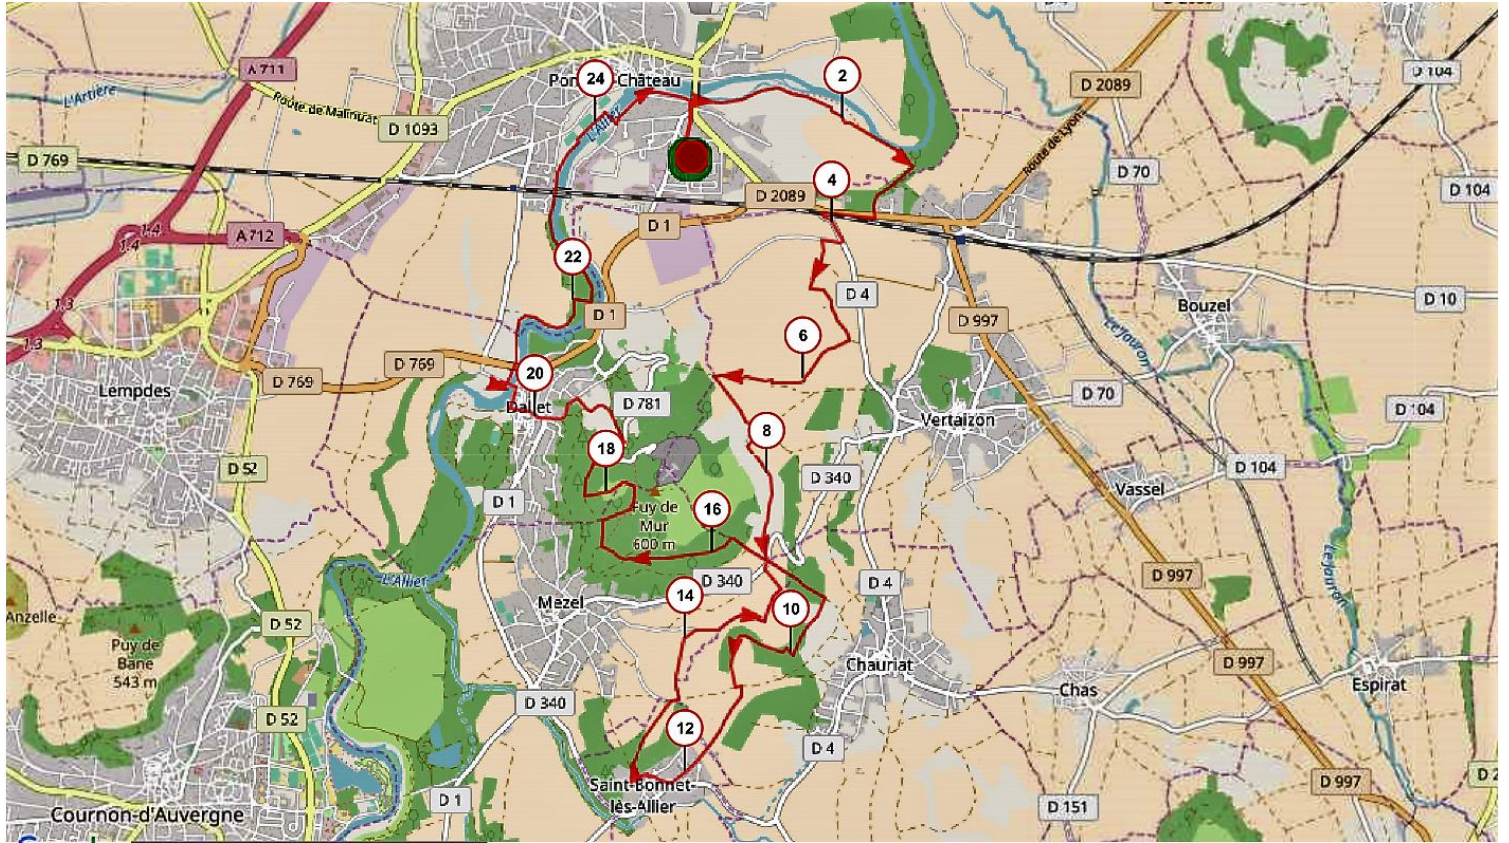

26 km

PONT-DU-CHÂTEAU

[Trail 26 km 2017]

PONT-DU-CHÂTEAU